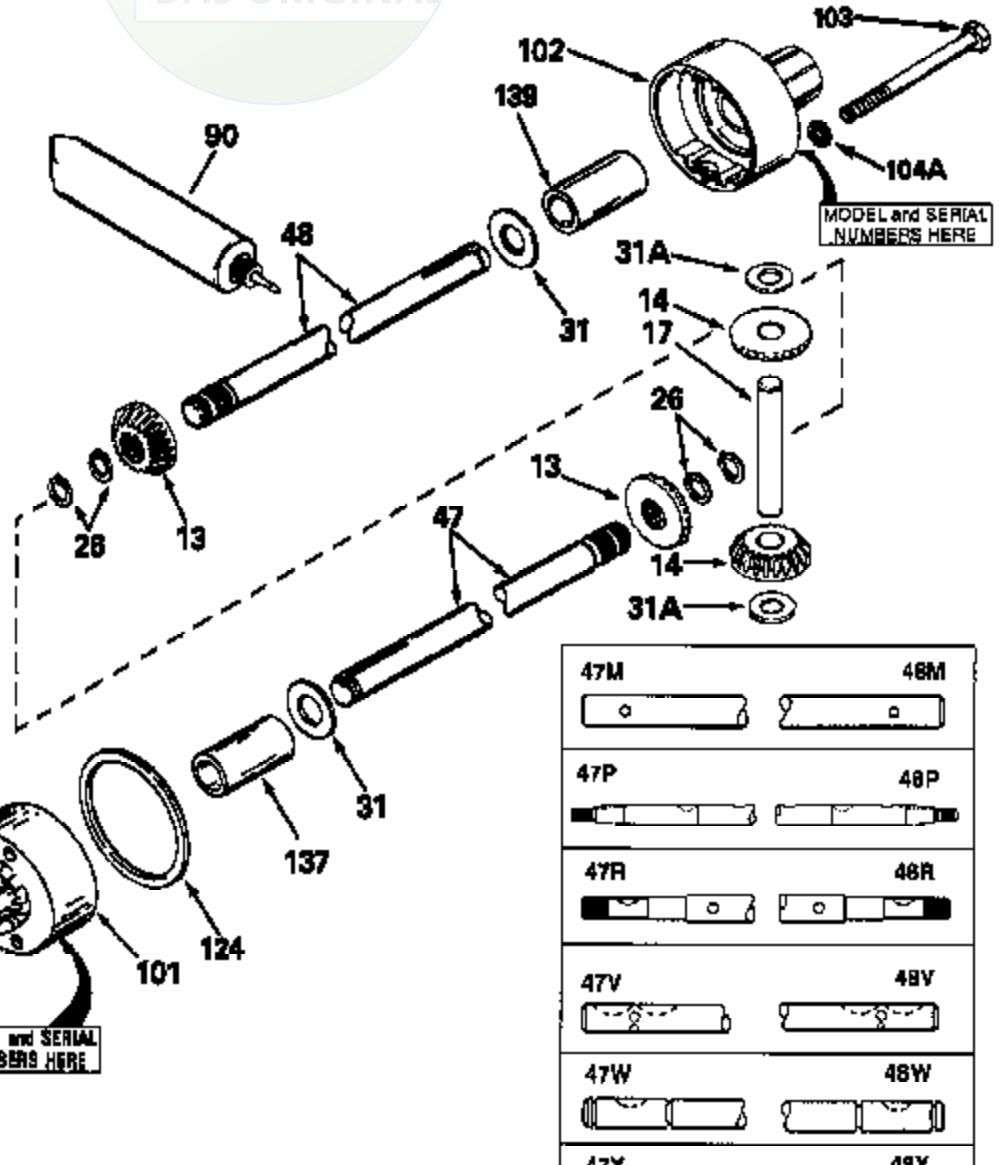

JOIST

SICHER IST DAS:
DAS ORIGINAL

47	48
47A	48A
47B	48B
47C	48C
47D	48D
47E	48E
47H	48H
47L	48L

47M	48M
47P	48P
47R	48R
47V	48V
47W	48W
47X	48X

Ref #	Part Number	Qty	Description
14	778068		Gear, Pinion (16 teeth)
17	786040		Pin, Drive
26	792018		Ring, Retaining
31A	780096		Washer, Thrust
31	780001		Washer (3/4" ID x 1-1/2" OD x 1/16" t hick)
47E	774291		Axle (18" long)
48E	774290		Axle (13-1/2" long)
82	786051		Sprocket. No Teeth 60. O.D. 9.841
82	786070		Sprocket. No Teeth 48. O.D. 7.920
82	786041A		Sprocket. No Teeth 45. O.D. 7.389
82	786042		Sprocket. No Teeth 40. O.D. 6.650
82	786043		Sprocket. No Teeth 54. O.D. 8.823
90	788067B	100-157	Grease 92.2 bottle Bentonite greas e)
101	774073	Peerless	Differential Carrier Hsg (Incl. 137)
102	774073		Differential Carrier Hsg (Incl. 139)
103	792041		Screw, 5/16-18 x 3-3/4"
104	792042		Nut, Lock, 5/16-18 (Use as required)
104A	792061		Washer, Flat, 5/16"
137	780077		Bushing (3/4" ID x 1-1/16" OD x 2-1/1 6" long)
139	780077		Bushing (3/4 ID x 1-1/16" OD x 2-1/16 " long)